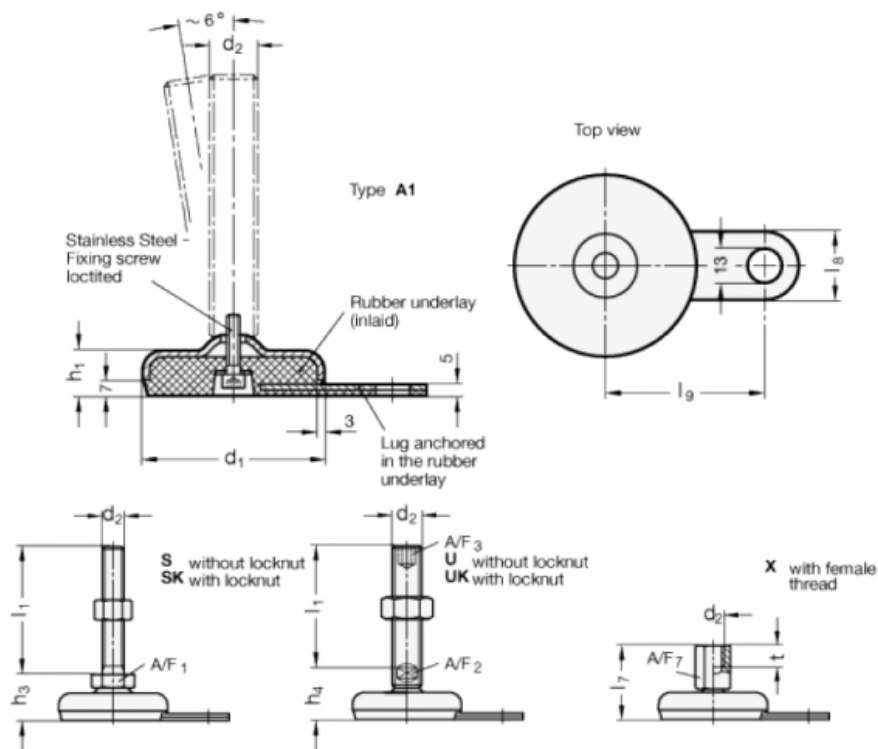

Article number: 2032100M20125A1UK

Description: E+G levelling foot  
GN 32-100-M20-125-A1-UK

Note: UK With nut, Hexagon socket at the top, Wrench flat at the bottom

## Measures

A/F2 = 15

$l_9 = 80$

A/F3 = 10

$d_1 = 100$

$d_2 = M20$

$h_1 = 21$

$h_4 = 36$

$l_1 = 125$

$l_8 = 30$